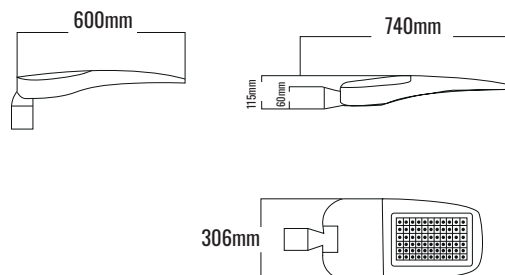

TECHNICAL DATA

TYPE

Professional LED projectors for Public Lighting.

Can be used in Highway or any public road and in Parks.

OPENING/BEAM

High efficiency Ra>70 LED chip on Board. Precision optics with reflector 0-90°.

MATERIAL

Aluminum, Metal, Plastic, Glass

| | | |
|---------------------|----------|---------------|
| PRO | CRI ≥ 80 | |
| IP66 | | 0-90 L° |
| 120-277V 50/60Hz | | 50000h L70 |

DIMENSION DRAW

| | |
|--------------------|---------------------------------|
| Model: | Orca |
| Format: | Square |
| Location: | Exterior |
| Wattage: | 200W |
| Materials: | Aluminum, Metal, Plastic, Glass |
| Led Color: | 3000K / 4000K / 6500K |
| Product Dimension: | 740mm |
| IP Code: | 66 |
| Fixation: | Surface |
| CRI : | 80 |
| Lumen Output: | 30,391LM |
| Frequency: | 50/60 Hz |
| Beam Angle: | 0-90° |
| Net weight: | 10kgs |